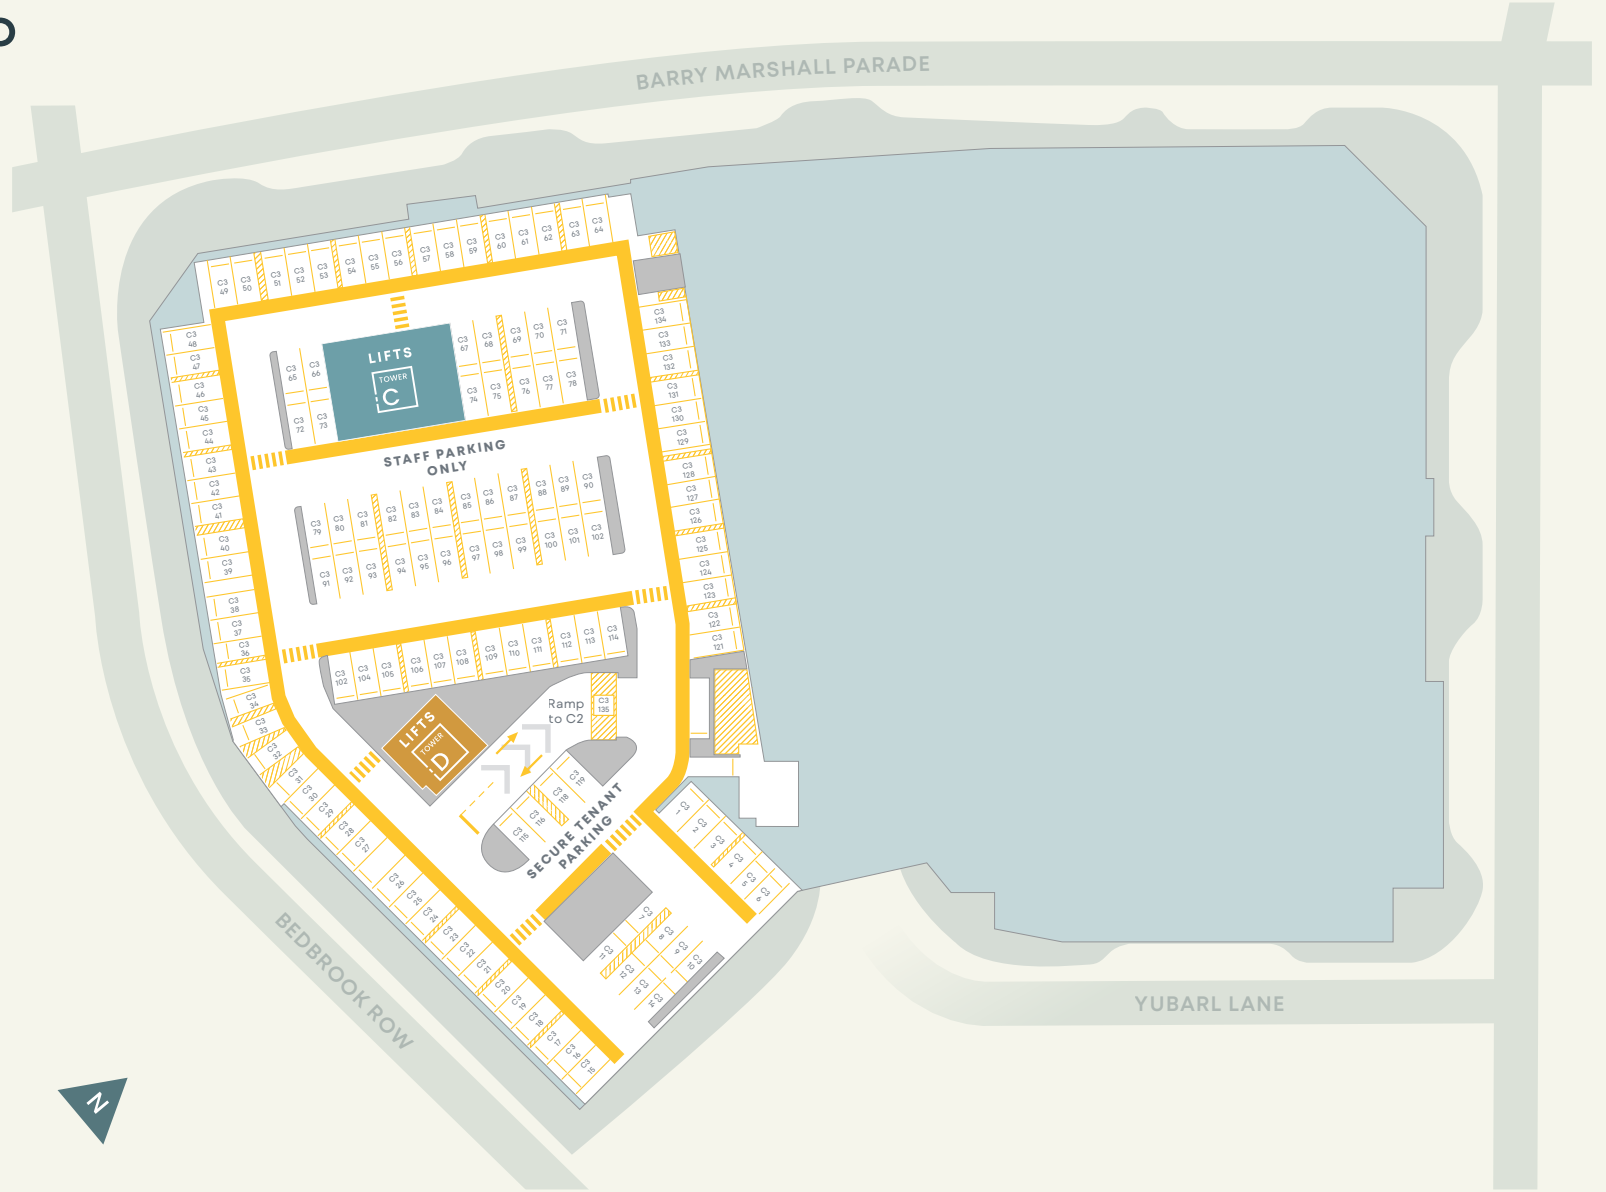

CAR PARK MAP

LEVEL C1

(GROUND LEVEL)

- P Entry off Yubarl Lane
- ♿ 8 ACROD Bays
- 🛒 Deliveries
- ♻️ Waste Room (Tower B and C)
- 🚰 🚲 End of Trip Facilities
- ⚙️ Facility Management Office
- TOWER C Direct Lift Access to Tower C
- TOWER D Direct Lift Access to Tower D

CAR PARK MAP

LEVEL C2

-  3 ACROD Bays
-  6 Motorcycle Bays
-  Direct Lift Access to Tower A
-  Direct Lift Access to Tower B
-  Direct Lift Access to Tower C
-  Direct Lift Access to Tower D
-  Direct Lift Access to Tower E

CAR PARK MAP

LEVEL C3

(STAFF ACCESS ONLY
WITH SECURE PASS AND
ALLOCATED BAYS)

TOWER C Direct Lift Access to Tower C

TOWER D Direct Lift Access to Tower D