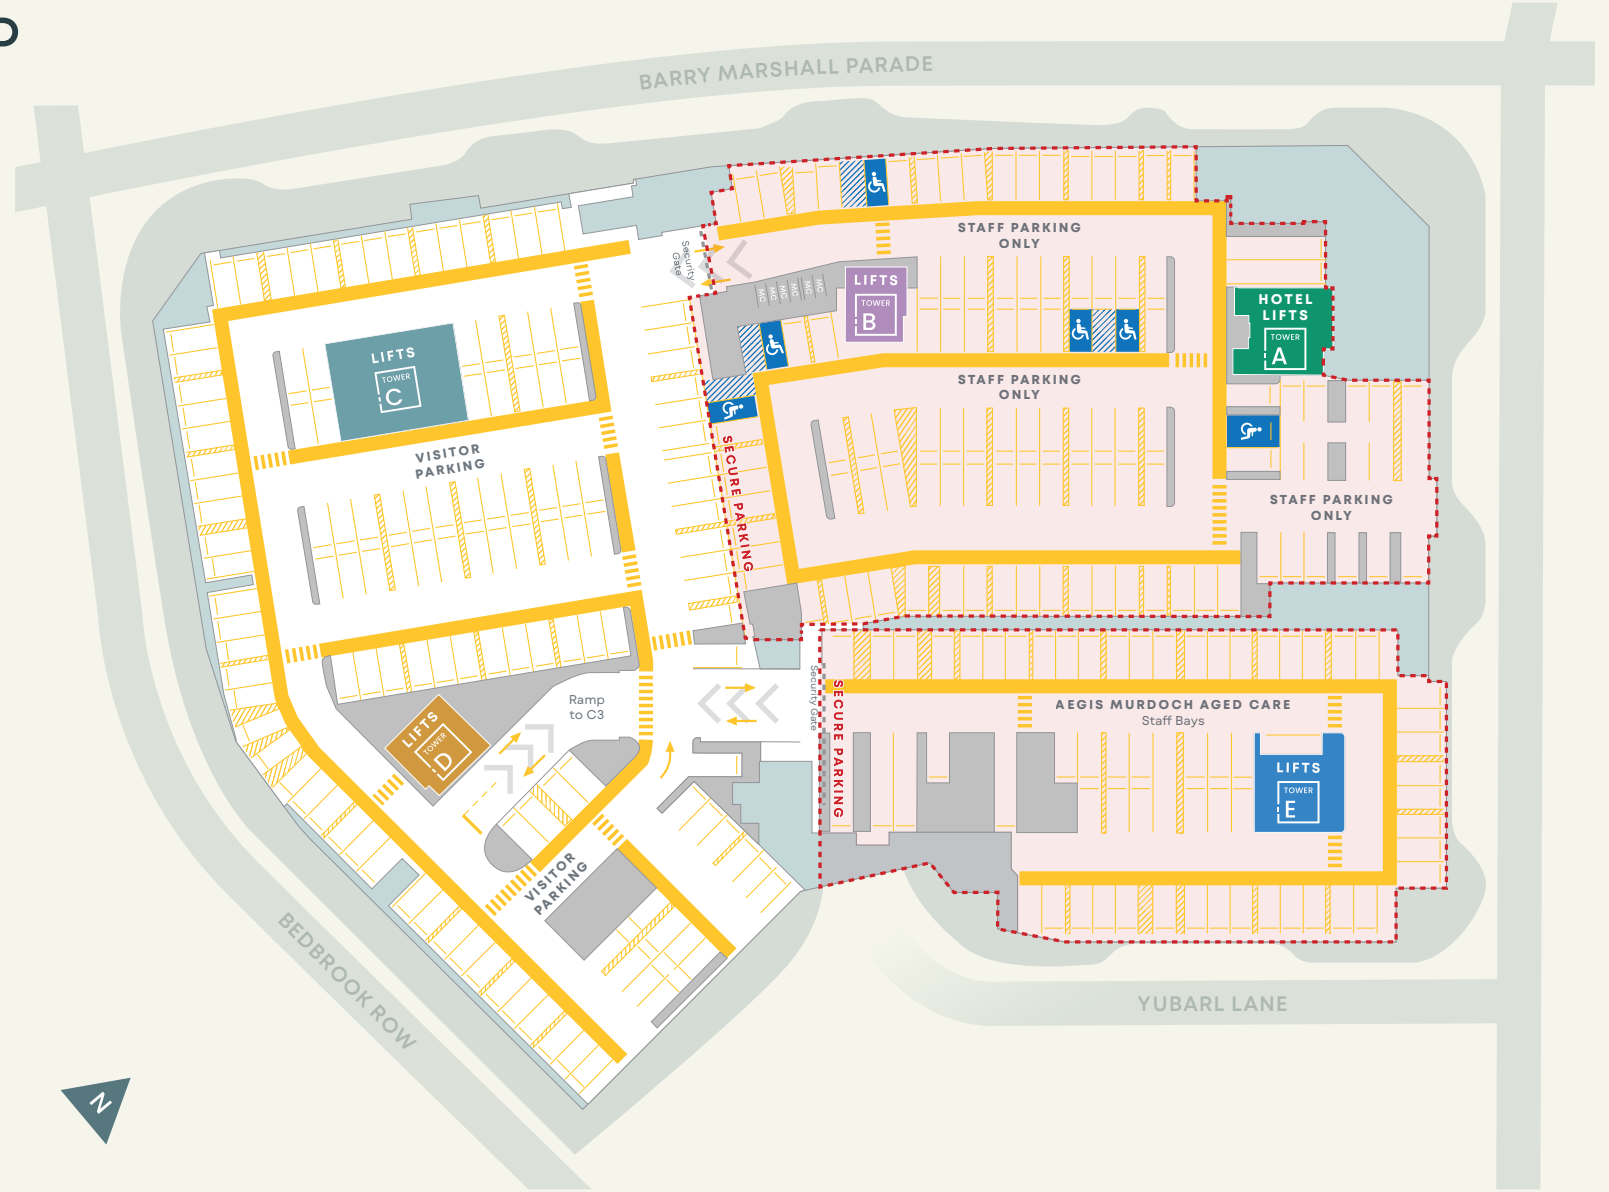

CAR PARK MAP

LEVEL C1

(GROUND LEVEL)

- P Entry off Yubarl Lane
- ♿ 8 ACROD Bays
- 🛒 Deliveries
- ♻️ Waste Room (Tower B and C)
- 🚰 🚲 End of Trip Facilities
- ⚙️ Facility Management Office
- TOWER C Direct Lift Access to Tower C
- TOWER D Direct Lift Access to Tower D

CAR PARK MAP

LEVEL C2

-  3 ACROD Bays
-  6 Motorcycle Bays
-  Direct Lift Access to Tower A
-  Direct Lift Access to Tower B
-  Direct Lift Access to Tower C
-  Direct Lift Access to Tower D
-  Direct Lift Access to Tower E

CAR PARK MAP

LEVEL C3

(STAFF ACCESS ONLY
WITH SECURE PASS AND
ALLOCATED BAYS)

TOWER C Direct Lift Access to Tower C

TOWER D Direct Lift Access to Tower D